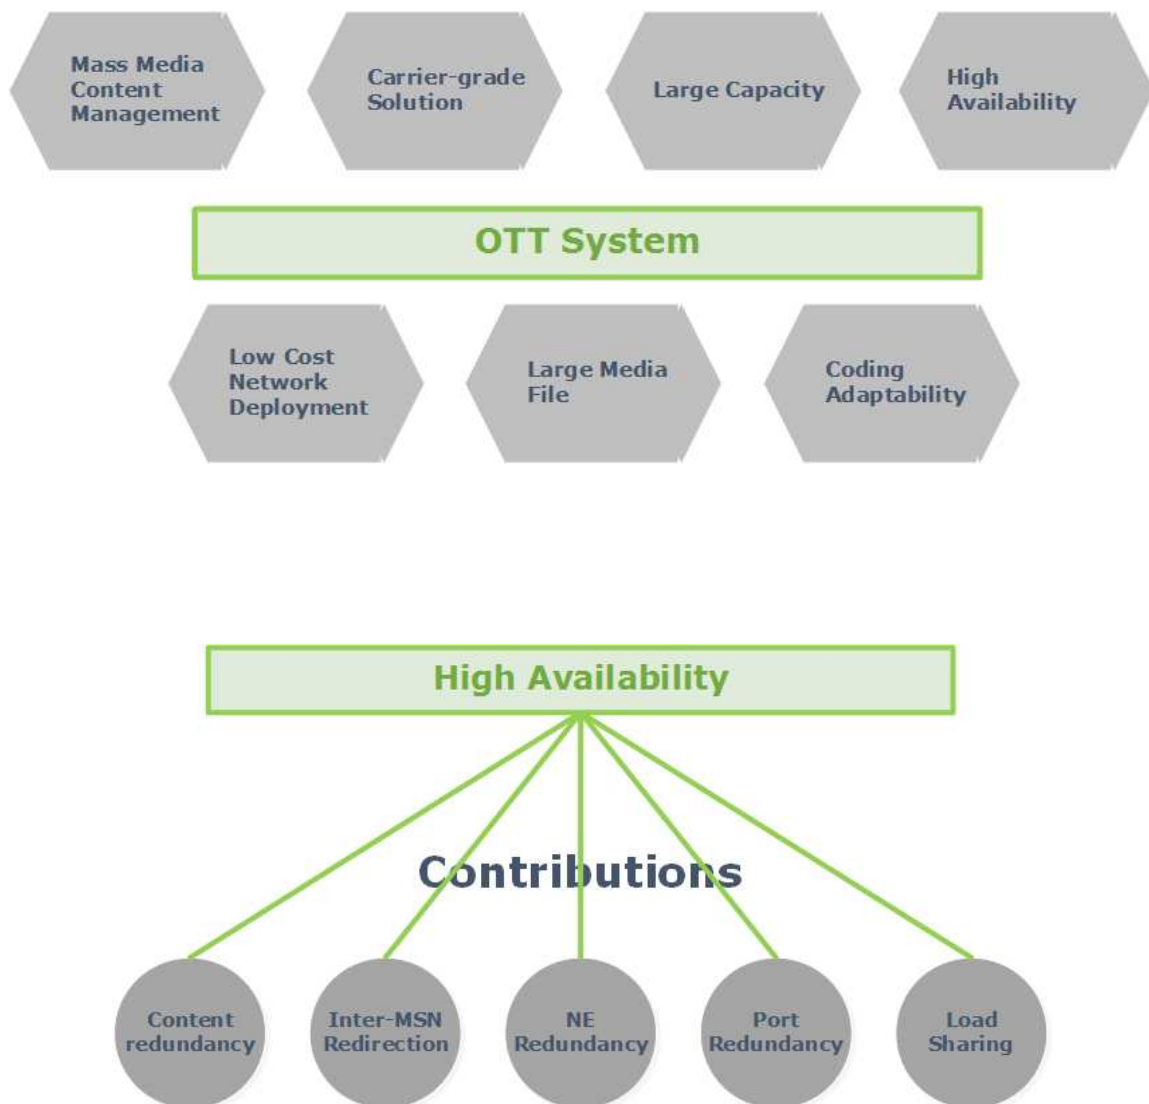

IPTV / OTT Platform

The Platform offers comprehensive coverage of the IPTV distribution pipeline: video capturing, encoding, management, and delivery to end-user devices.

OTT System Architecture:

IPTV/OTT Platform Benefits

- Turnkey solution: launch, manage and monetize your OTT TV system
- Cloud based / Premise based / Hybrid Solution.
- Catch up TV and time-shift options.
- Feature-rich management system: operator dashboard, content management, customer management.
- Full support of multiple playback platforms, including mobile, Smart TVs and STBs.
- White label solution under your brand.

Digital OTT System Features

Strong Service Support Platform

Time-shifted TV

- Time-shifted TV
- nPVR
- cPVR
- TVOD

Basic Service

- Live TV
- VOD
- Mosaic Channel
- My favorite
- Bookmark

HDTV

- MPEG2
- H.264
- H.265

GENERAL SPEC

- FLASH:8GB/16GB EMMC
- RAM:128MB DDR3
- CPU: Quad Core
- Resolution: 4K 60fps

Multi Terminal----Linux OTT STB

GENERAL SPEC

- FLASH:16MB
- RAM:1GB/2GB DDR3