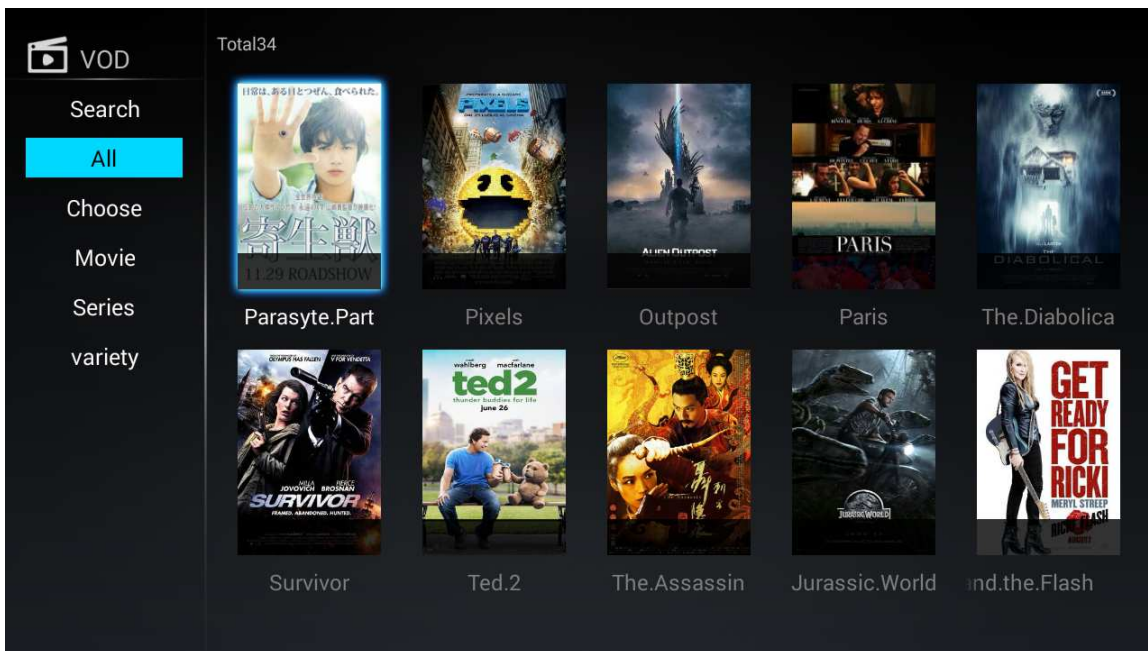

Digital OTT System Features

Strong Service Support Platform

Time-shifted TV

- Time-shifted TV
- nPVR
- cPVR
- TVOD

Basic Service

- Live TV
- VOD
- Mosaic Channel
- My favorite
- Bookmark

HDTV

- MPEG2
- H.264
- H.265

VAS

- Interactive Game
- Interactive quiz
- Distance learning
- Vote
- TVMS
- Internet
- Karaoke
- Interactive discussion

Media Service User Interface----Live TV

Media Service User Interface----VOD

Media Service User Interface----Karaoke