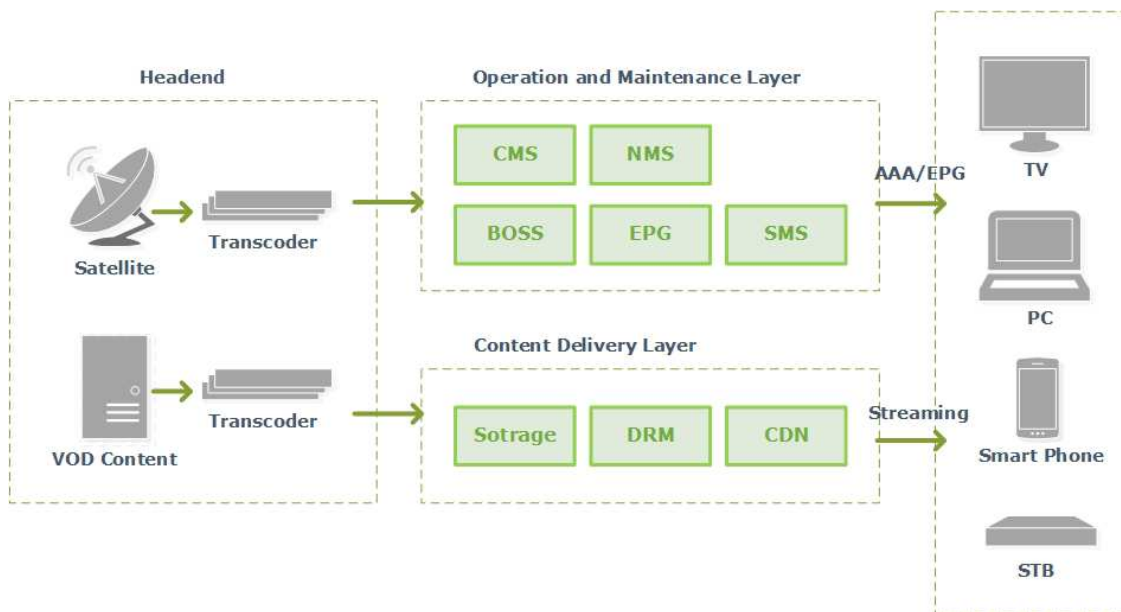

IPTV / OTT Platform

The Platform offers comprehensive coverage of the IPTV distribution pipeline: video capturing, encoding, management, and delivery to end-user devices.

OTT System Architecture:

IPTV/OTT Platform Benefits

- Turnkey solution: launch, manage and monetize your OTT TV system
- Cloud based / Premise based / Hybrid Solution.
- Catch up TV and time-shift options.
- Feature-rich management system: operator dashboard, content management, customer management.
- Full support of multiple playback platforms, including mobile, Smart TVs and STBs.
- White label solution under your brand.

Digital OTT System Features

Strong Service Support Platform

Time-shifted TV

- Time-shifted TV
- nPVR
- cPVR
- TVOD

Basic Service

- Live TV
- VOD
- Mosaic Channel
- My favorite
- Bookmark

HDTV

- MPEG2
- H.264
- H.265

GENERAL SPEC

- FLASH:8GB/16GB EMMC
- RAM:128MB DDR3
- CPU: Quad Core
- Resolution: 4K 60fps

Multi Terminal----Linux OTT STB

GENERAL SPEC

- FLASH:16MB
- RAM:1GB/2GB DDR3