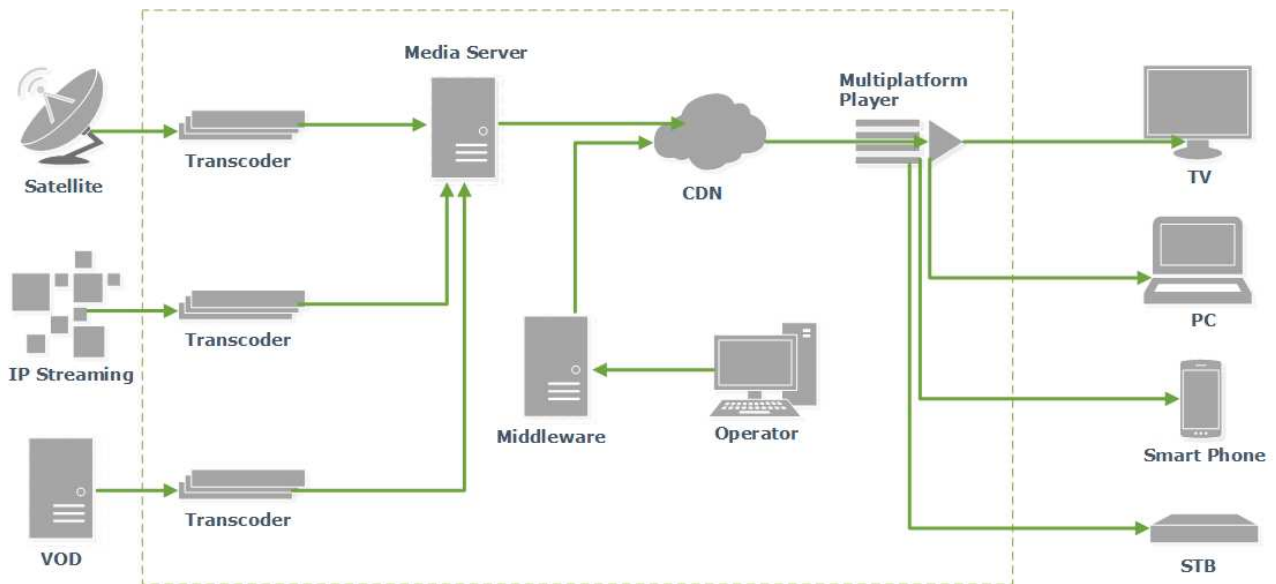

IPTV / OTT Platform

The Platform offers comprehensive coverage of the IPTV distribution pipeline: video capturing, encoding, management, and delivery to end-user devices.

OTT System Architecture:

IPTV/OTT Platform Benefits

- Turnkey solution: launch, manage and monetize your OTT TV system
- Cloud based / Premise based / Hybrid Solution.
- Catch up TV and time-shift options.
- Feature-rich management system: operator dashboard, content management, customer management.
- Full support of multiple playback platforms, including mobile, Smart TVs and STBs.
- White label solution under your brand.

Digital OTT System Features

Strong Service Support Platform

Time-shifted TV

- Time-shifted TV
- nPVR
- cPVR
- TVOD

Basic Service

- Live TV
- VOD
- Mosaic Channel
- My favorite
- Bookmark

HDTV

- MPEG2
- H.264
- H.265