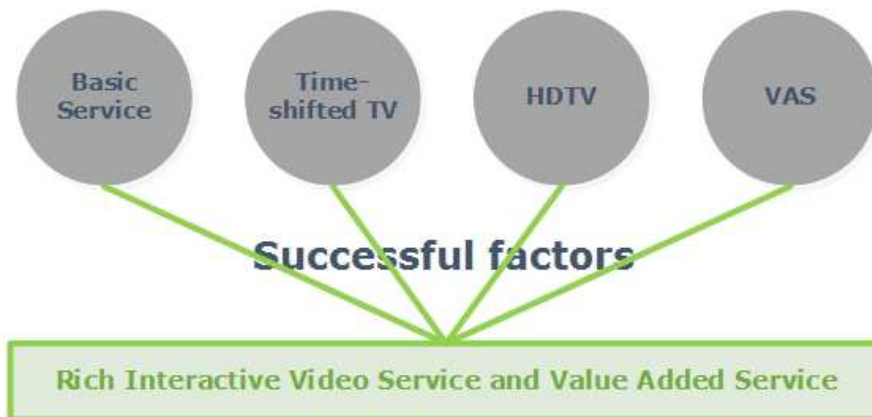

Strong Service Support Platform

Time-shifted TV

- Time-shifted TV
- nPVR
- cPVR
- TVOD

Basic Service

- Live TV
- VOD
- Mosaic Channel
- My favorite
- Bookmark

HDTV

- MPEG2
- H.264
- H.265

VAS

- Interactive Game
- Interactive quiz
- Distance learning
- Vote
- TVMS
- Internet
- Karaoke
- Interactive discussion