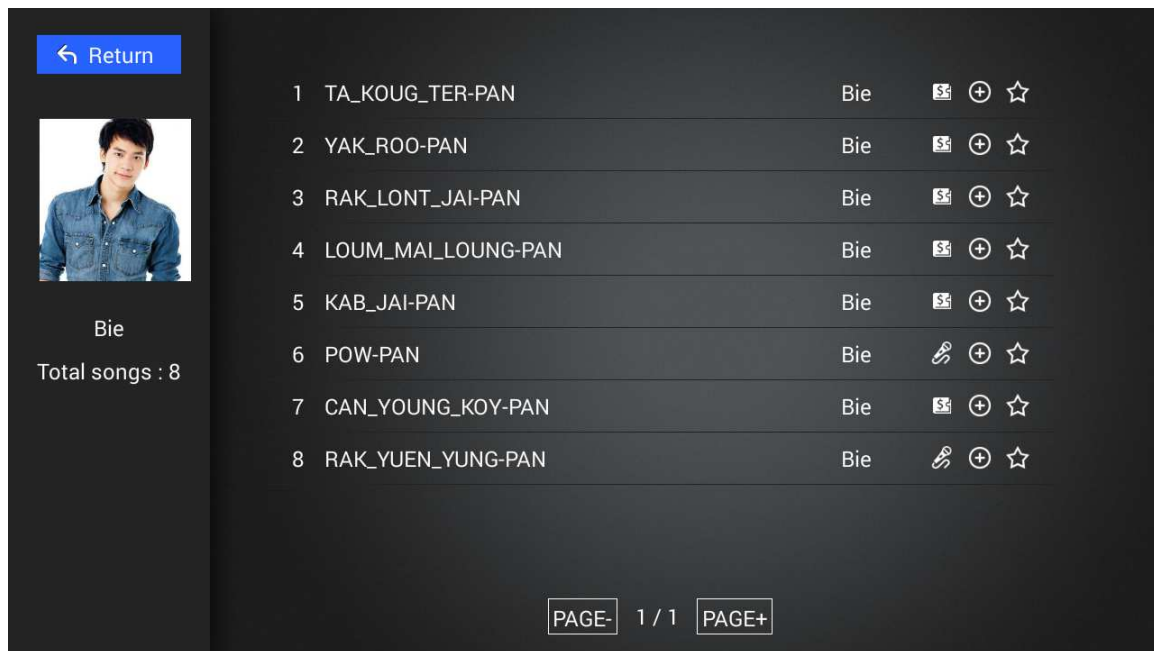

VAS

- Interactive Game
- Interactive quiz
- Distance learning
- Vote
- TVMS
- Internet
- Karaoke
- Interactive discussion

Media Service User Interface----Live TV

Media Service User Interface----VOD

Media Service User Interface----Karaoke